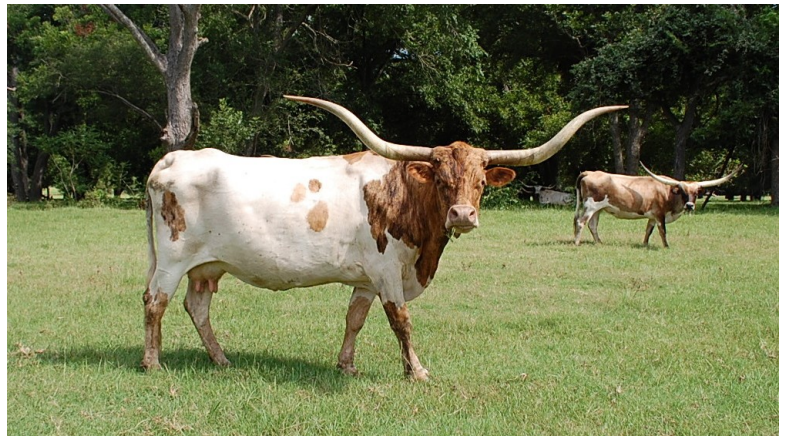

Courtesy of Lonesome Pines

FLINT ROCK

ROBERTS CONFETTI