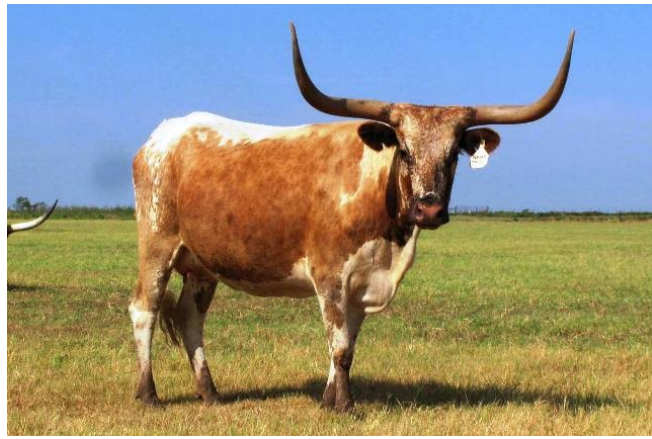

## DUB-YA'S DIVA 8/6

**Date of Birth:** 02/02/2006  
**Registration 1:** C246943  
**Breeder:** Sidewinder Cattle Company  
**Owner:** Arrowhead Cattle Company

Courtesy of Arrowhead Cattle Company

You can call this George W daughter from a mile away. She strikes a pose and knows that she comes from royalty! Not many of these George W daughters ever get released into the public. So if you are really wanting a George W daughter this is one of the few chances you may have in the next few years.