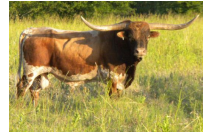

DIAMOND W PAY CASH