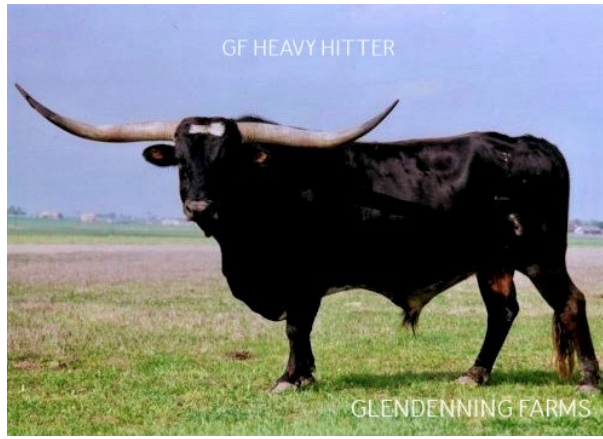

GF HEAVY HITTER

Date of Birth: 07/21/1993
Registration 1: B56490
Breeder: REX & SHERESE GLENDENNING
Owner: REX & SHERESE GLENDENNING

Courtesy of Glendenning Farms

Deceased: 9/11/11

TTT: 87.7500 on 09/11/2011

INEZ OF ACAMPO

INEZ OF ACAMPO

MAGIC MARKER

WRIGHT BOW & ARROW #2024

CONQUISTADOR

SHENANDOAH

MAGIC MARKER

WRIGHT BOW & ARROW #2024