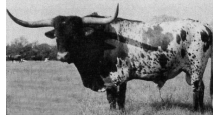

DELTA BRANDY

Date of Birth: 02/11/1991
 Registration 1: C125668
 Breeder: JOHNNIE HOFFMAN
 Owner: OREN & DIANNA O'DELL

Courtesy of D/O Longhorns

TTT: 78.8750 on

DODE'S CLASSIC FM446

DODE'S BOY

CONQUISTADOR

MISS LIBERTY 10TH