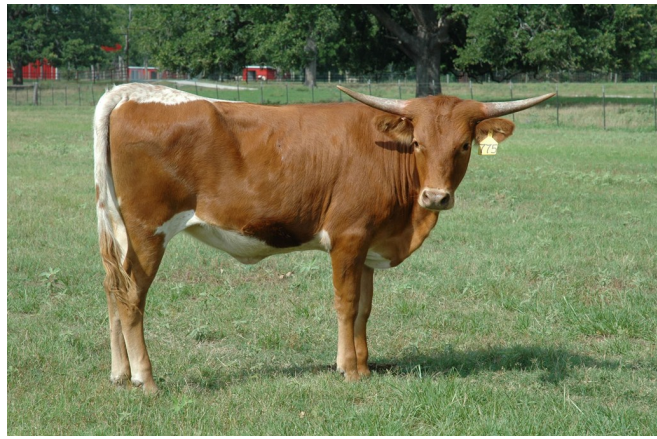

KERRI LEIGH

Date of Birth: 03/22/2011
Registration 1: ITLA- 257312
Sale Price: \$4,000.00
Breeder: Rex Mosser
Owner: Rex Mosser

Red and White

TTT: 42.2500 on 10/16/2012

KERRI LEIGH

GENE LEE

GLAM GIRL CF36

FEISTY LEE JR.