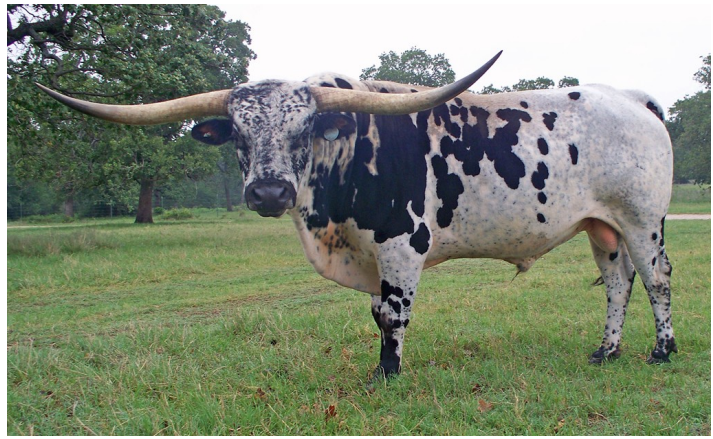

# LAKOTA CHEX

**Date of Birth:** 10/11/2003  
**Registration 1:** B70715  
**Breeder:** Loomis, Bob  
**Owner:** Fairlea Longhorn Ranch LLC

TTT: 74.3750 on 05/24/2012

LAKOTA CHEX

FARLAP CHEX

NIGHT SAFARI BL833