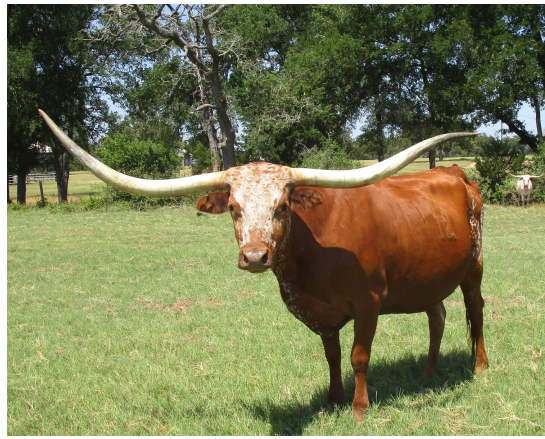

BW Lady Bug

Date of Birth: 02/21/2012
Registration 1: 259574
Breeder: Don & Lois Huber
Owner: Don & Lois Huber

Courtesy of Bentoak Ranch

Big Wig X Reflect Lady > one of the super producing LADY family, She was over 80" TT before she hit five, Have a number of heifers out of her in the program now she is exposed to RR Monika Dust

TTT: 83.0000 on 01/08/2020

BW Lady Bug

BIG WIG

Reflect Lady

Top Caliber

KOOL WHIP

SHADOW'S REFLECTION

Classy Lady