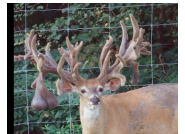

Angus

Waldvogel's Boomer

WALDVOGEL DOE

HIGH ROLLER

Yellow 125

<http://www.hiredhandsoftware.com>