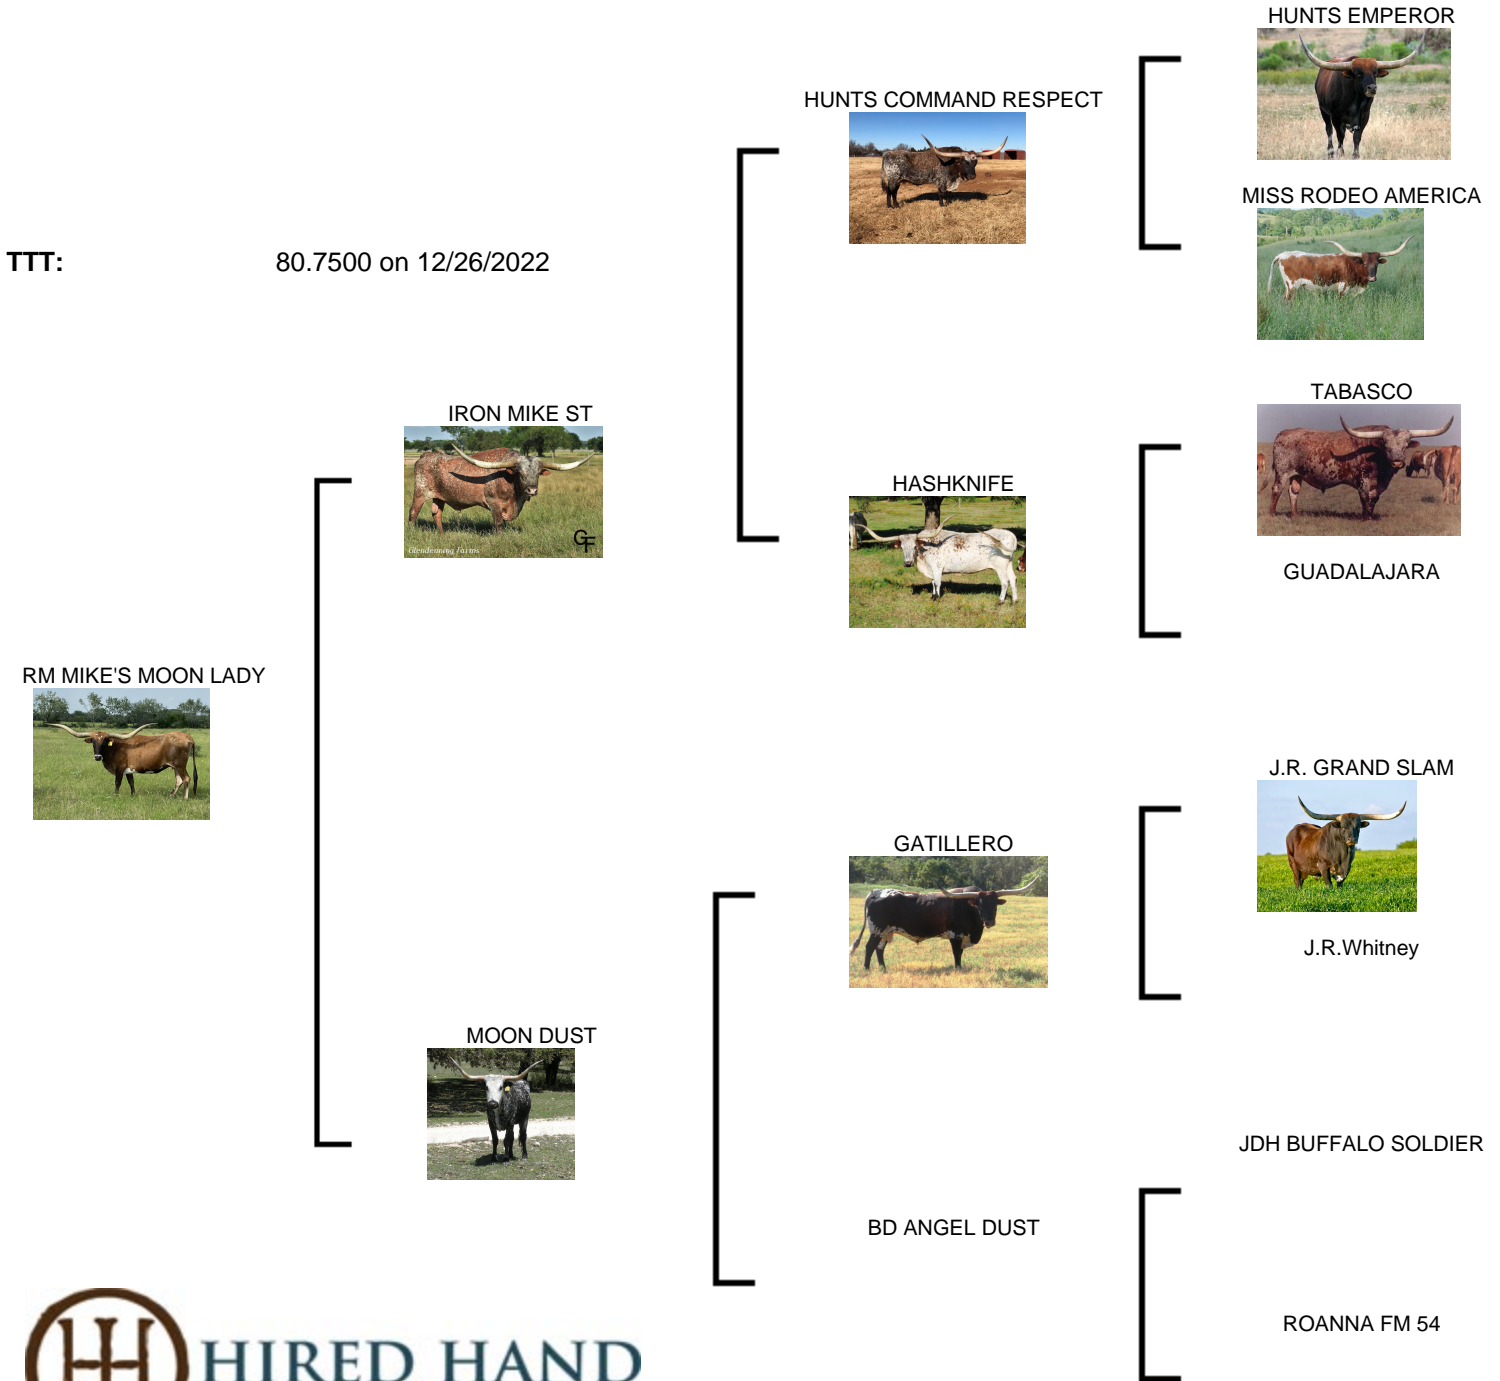

RM MIKE'S MOON LADY

Date of Birth: 12/22/2010
 Registration 1: 259026
 Sale Price: \$7,500.00

Courtesy of BEME Longhorns

Vet checked 5 months bred to Safari BL Chex.

TTT: 80.7500 on 12/26/2022

<http://www.hiredhandsoftware.com>