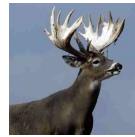

MAXBO PRICKLY

Registration 2: 30724

MAXBO PRICKLY

Maxbo

Max

Angus

YELLOW 27

Waldvogel's Boomer