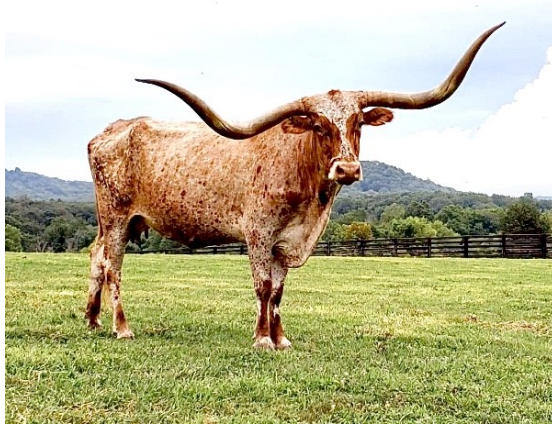

CR Chalice

Date of Birth: 04/13/2012
 Registration 1: CI279945
 Sale Price: \$

Courtesy of Bluegrass Longhorns

One of the most spectacular cows in the herd! Big brindle roan with huge rolling horn that is brushing 80". Has been a top producer for me and she leaves some beautiful heifers behind. Confirmed bred to Pacific Cowboy for 2020 and has a big Pacific Cowboy bull calf at side. Johnes neg.

TTT: 85.0000 on 11/23/2024

CR Chalice

Hubbells Captain Hook

Fulap

JP RIO GRANDE

HUBBELLS MISS ANNIE

VICTORY LAP

FUGUE