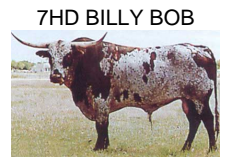

Miss Redmac 335