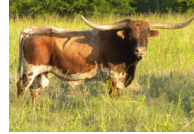

M Arrow Kelly's Mischief

Date of Birth: 04/21/2012
Registration 1: C285825
Breeder: Marquess Arrow
Owner: Lazy A Ranch

Courtesy of Justin Rombeck

Deceiving cow which has perfect body and utter. She will cross beautifully with Winnie and has the spotted color we like. 79 TTT

TTT: 55.5000 on 02/07/2015

M Arrow Kelly's Mischief

DIAMOND W PAY CASH

DIAMOND W PAY CHEX

Diamond W 9811

TABASCO

DELTA URSULA

SR EMPEROR'S BRENDA