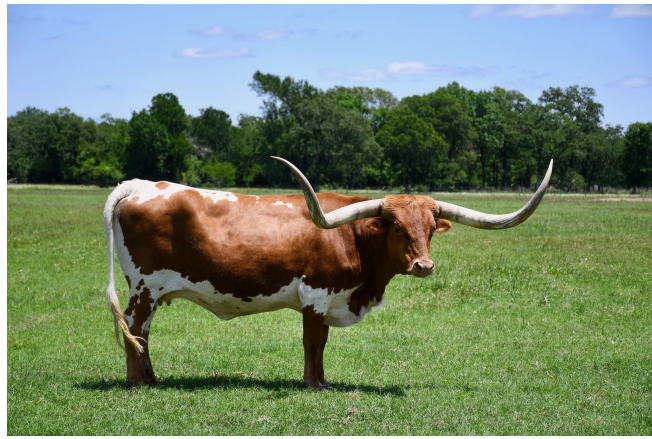

BCR REGARDED GRACE

Date of Birth: 05/24/2011
Registration 1: C1274424
Sale Price: \$
Breeder: BULL CREEK LONGHORNS
Owner: BULL CREEK LONGHORNS

Courtesy of Bull Creek Longhorns

big bodied, long, deep with tremendous horns. Great producer of heifer and bulls.