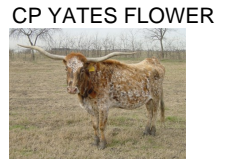

FIREFLY'S TOUCH

Date of Birth: 12/02/2011
 Owner: J2 Ranch

Courtesy of J2 Ranch

Total Horn: 92.8750 on 10/30/2021
 TTT: 86.0000 on 10/30/2021

585 FIREFLY

585 LIGHTENING BUG