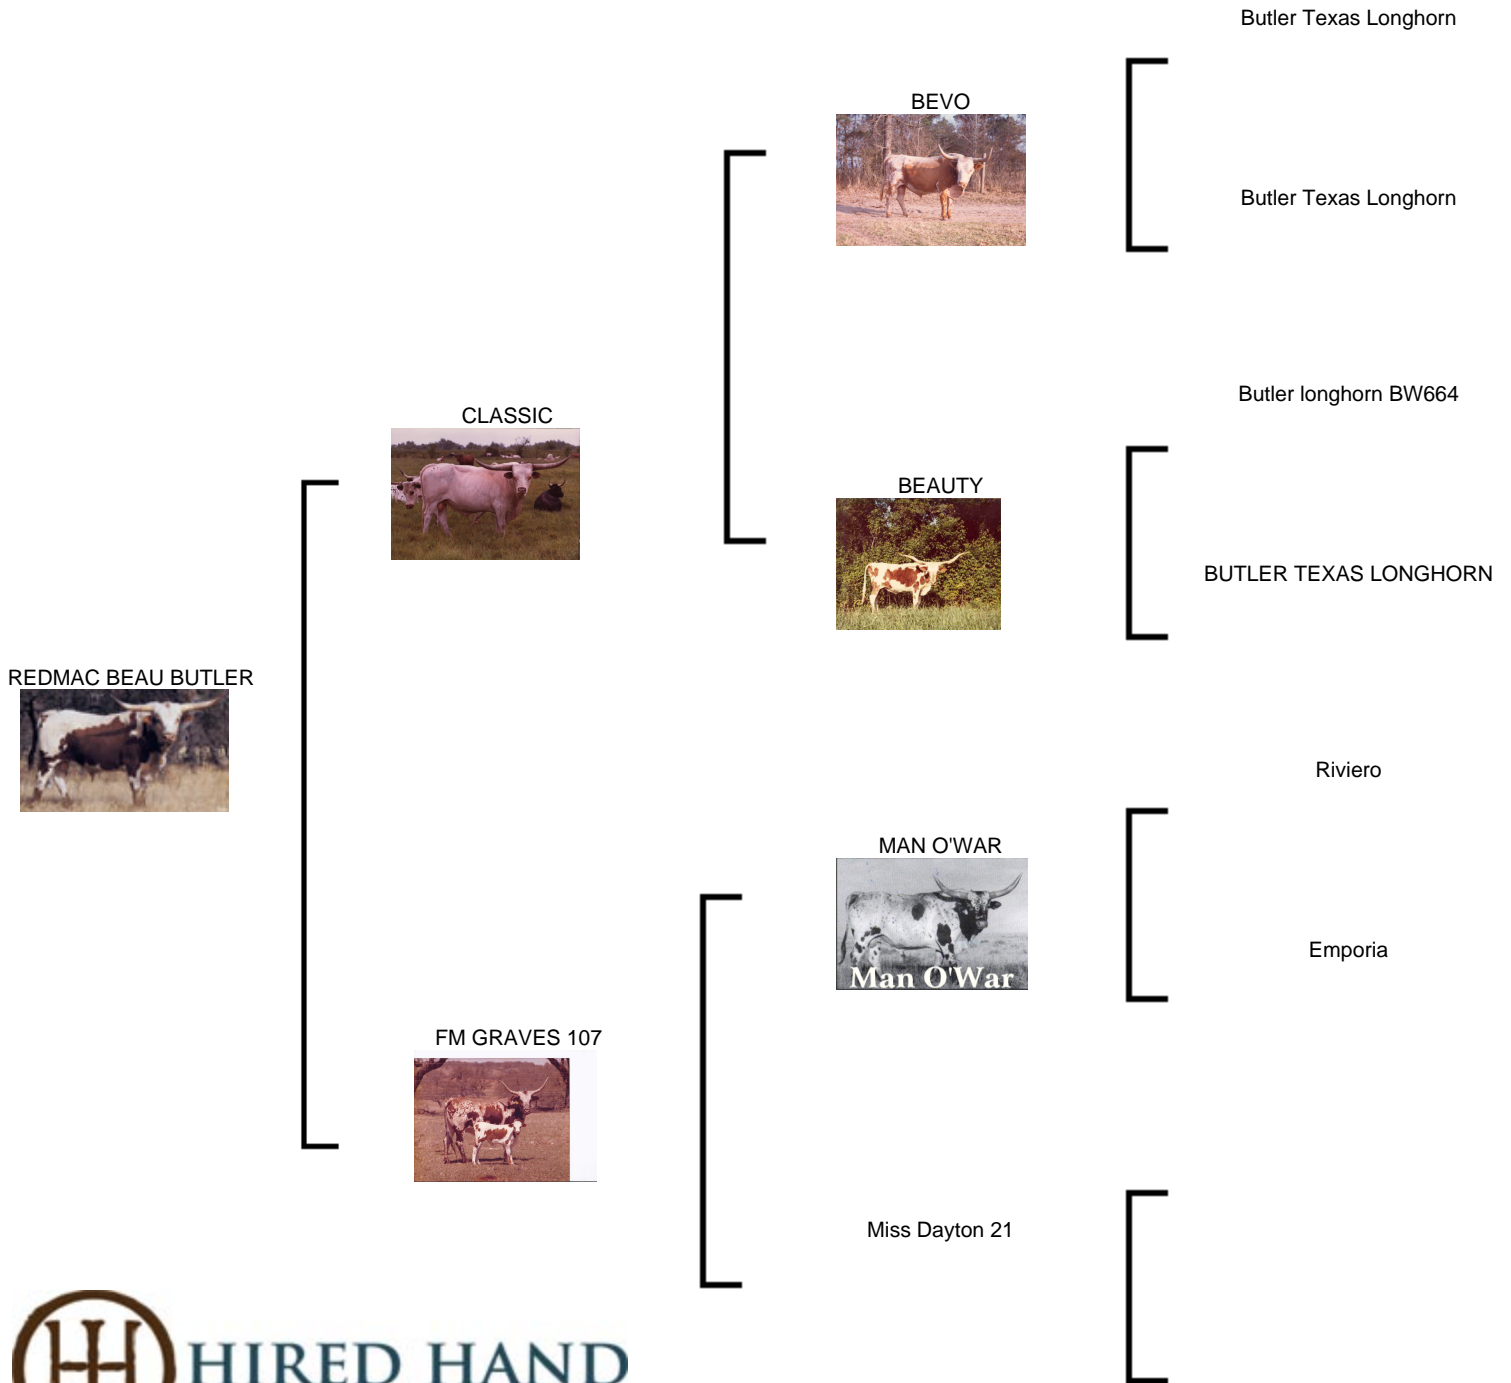

# REDMAC BEAU BUTLER

**Date of Birth:** 03/05/1980  
**Registration 1:** BA11490  
**Breeder:** RED MCCOMBS RANCHES OF TEXAS

REDMAC BEAU BUTLER

CLASSIC

BEVO

Butler Texas Longhorn

Butler Texas Longhorn

Butler longhorn BW664

BEAUTY

BUTLER TEXAS LONGHORN

MAN O'WAR

Riviero

Emporia

FM GRAVES 107

Miss Dayton 21