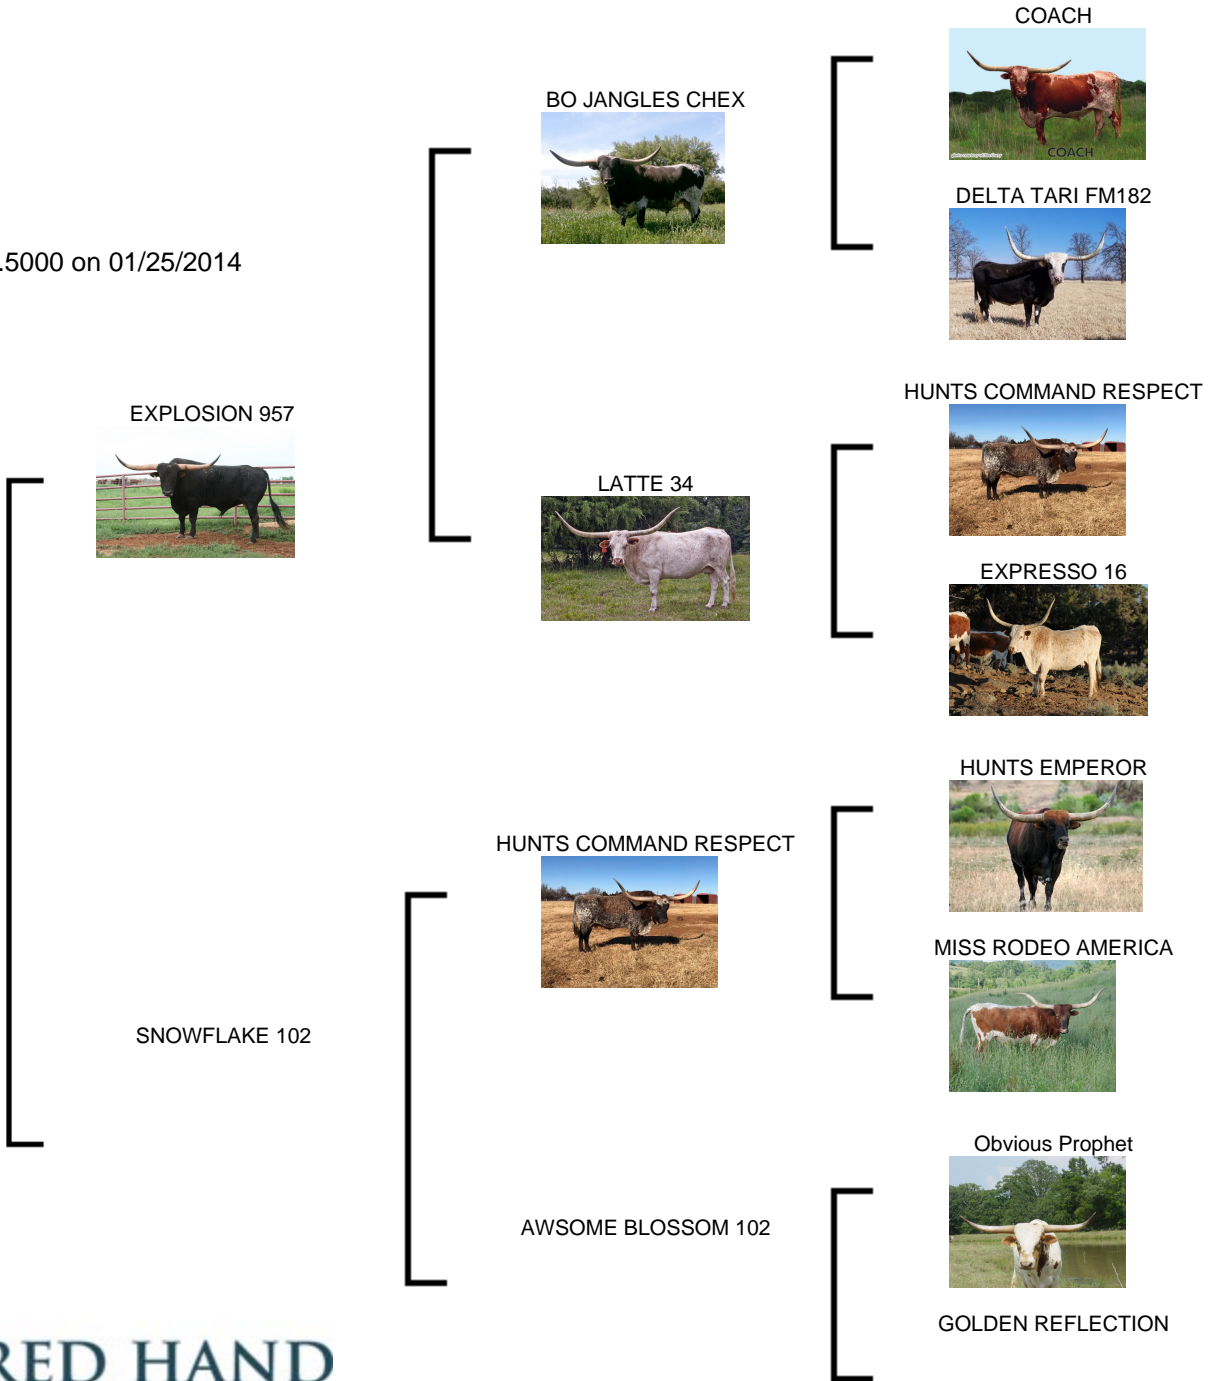

**Partner**

**Date of Birth:** 07/27/2012  
**Registration 1:** B186935  
**Breeder:** Briscoe Longhorns  
**Owner:** Briscoe-Mounce Partnership

Courtesy of 4 Gone Ranch

**TTT:** 54.5000 on 01/25/2014

<http://www.hiredhandsoftware.com>