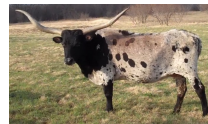

**RML Fully Loaded**

**Date of Birth:** 04/14/2011  
**Registration 1:** BI84282  
**Breeder:** Dave Hovingh  
**Owner:** Billingsley Longhorns

Red head and red spots on white body

**TTT:** 70.0000 on 04/18/2014

RML Fully Loaded

Concealed Weapon

1/4 SDR CANDY CANE

Sharp Shooter 542

HORSESHOE J EXAMPLE

AWESOME VIAGRA

HATCH'S CANDY CANE

PEACEMAKER 44