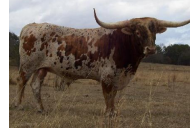

**RML Fully Loaded**

**Date of Birth:** 04/14/2011  
**Registration 1:** BI84282  
**Breeder:** Dave Hovingh  
**Owner:** Billingsley Longhorns

Red head and red spots on white body

**TTT:** 70.0000 on 04/18/2014

RML Fully Loaded

Concealed Weapon

1/4 SDR CANDY CANE

Sharp Shooter 542

HORSESHOE J EXAMPLE

AWESOME VIAGRA

HATCH'S CANDY CANE

PEACEMAKER 44