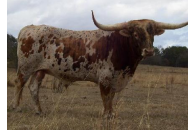

## DUNN WICKED WEAPON

**Date of Birth:** 03/07/2010  
**Registration 1:** CI269818  
**Sale Price:** \$  
**Breeder:** NANCY C. DUNN  
**Owner:** NANCY C. DUNN

Courtesy of Patten Longhorns

Unique color and twisty horn on this Concealed Weapon daughter. I am retaining two outstanding big horned daughters for her replacement. Currently exposed to Dunn Esquire for a fall calf.

TTT: 72.1250 on 07/10/2019

DUNN WICKED WEAPON

DUNN GUNNING

Sharp Shooter 542

HORSESHOE J EXAMPLE

GUN POWER

DRAMATICALLY DUNN

PEACEMAKER 44