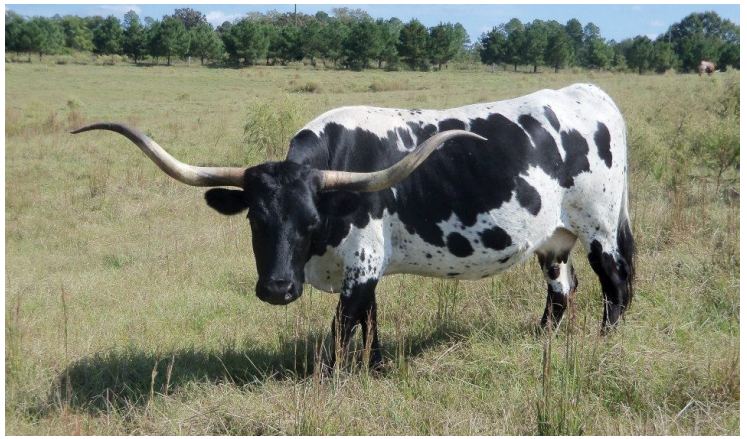

**WELL DUNN**

Date of Birth: 08/01/2003  
 Registration 1: CI221991  
 Breeder: CAREY L. MOSELEY  
 Owner: NANCY C. DUNN

Courtesy of Nancy Carter Dunn- Rolling D Ranch

TTT: 70.5000 on 07/22/2019

WELL DUNN

GUNMAN

J.R. ELLA

JET JOCKEY

Not Dot