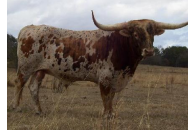

Hubbells 20 Gauge

Date of Birth: 05/22/2012
Registration 1: BT186630
Registration 2: 262142
Owner: Hubbells Longhorns/ Crown Creek Cattle

Courtesy of FHR

Proven production from an impeccable pedigree, 20 GAUGE continues to rock the Texas Longhorn community with complete and beautifully colored offspring that are highly desirable in every way, including early horn growth. We contribute his outstanding production to his unique and powerful maternal genetic line. In partnership and through semen sales, 20 GAUGE is being utilized in the best breeding programs in the Country with amazing

Total Horn: 103.4375 on 10/04/2019
TTT: 87.5000 on 10/10/2024
Base: 16.2500 on 10/09/2014
Weight: 1762.0000 on 07/16/2021
Composite: 223.1250 on 10/04/2019

Hubbells 20 Gauge

Concealed Weapon

Sharp Shooter 542