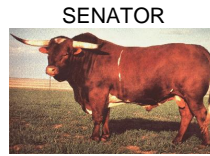

SWEET JUBILEE A

Date of Birth: 02/20/2008
 Registration 1: CI311309
 Registration 2: I-251467
 Breeder: DCCI
 Owner: DCCI

Courtesy of DCCI

TTT: 88.7500 on 06/13/2017

SWEET JUBILEE A

THE SHADOW

GMR 1182

SENATOR