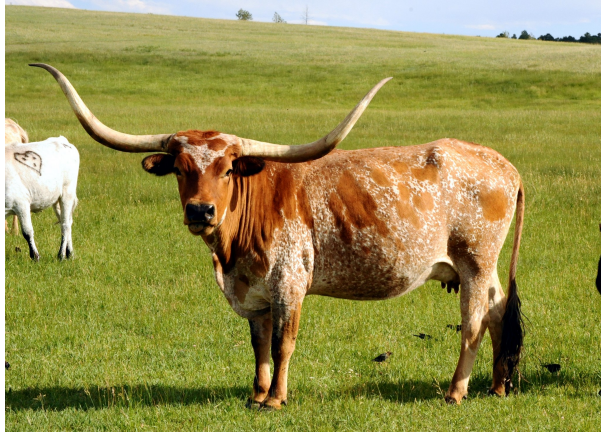

DORI

Date of Birth: 05/03/2012
 Registration 1: CI290801*
 Registration 2: I-262502
 Breeder: BRYANT CATTLE COMPANY
 Owner: ARROWHEAD CATTLE COMPANY

Courtesy of 20/20 Longhorns

TTT: 48.0625 on 03/07/2015