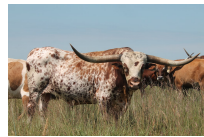

RCR Seb Annet 1000

Date of Birth: 03/12/2010
Registration 1: CI273639
Sale Price: $
Breeder: ROGER GREER
Owner: MIKE & DEBBIE BOWMAN

A OUTSTANDING SEBASTIAN DAUGHTER WITH A TREMENDOUS PEDIGREE AND A AWESOME SET OF HORNS! SHE WILL BE IN THE 80" CLUB SHORTLY! SHE NOW HAS A HANDSOME BULL CALF AT SIDE BY (JP RIO GRANDE) & IS BEING EXPOSED TO "ZEUS EOT 9E5"

Total Horn: 82.0000 on 01/28/2015
TTT: 83.0000 on 09/08/2017
Base: 12.0000 on 01/28/2015

RCR Seb Annet 1000

JP Pretty Annatte

<http://www.hiredhandsoftware.com>