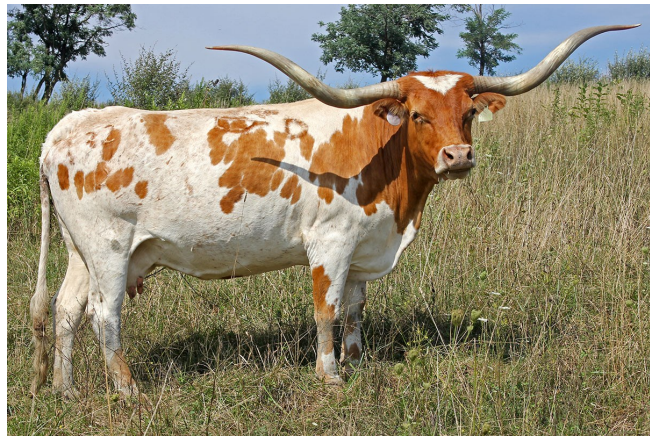

WIN W BLISS

Date of Birth: 05/28/2006
 Registration 2: I-246113
 Breeder: DCCI
 Owner: Dreamwood Farms

Courtesy of DCCI

TTT: 74.2500 on 11/09/2016

WIN W BLISS

WIN WIN

EXPECTED BLISS

WINCHESTER