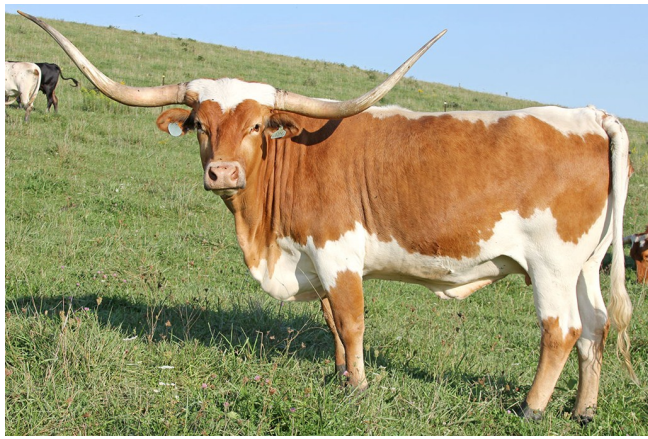

**ON STAGE**

Date of Birth: 05/24/2008  
 Registration 2: I-251518  
 Breeder: DCCI  
 Owner: DCCI

Courtesy of DCCI

TTT: 75.3750 on 11/09/2016

ON STAGE

SUPER DUTY

WINNER'S TUNE

SUPER BOWL

DANCER

WINCHESTER

FINELY TUNED

SUPERMAN

Bouncer Blend

JET SET

FEATHER DANCER

GIZMO