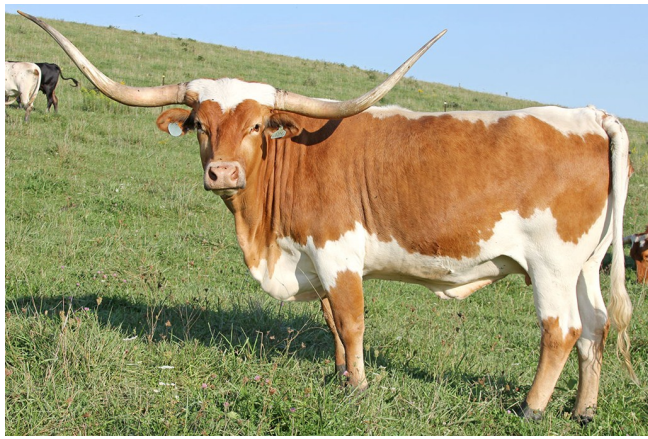

ON STAGE

Date of Birth: 05/24/2008
 Registration 2: I-251518
 Breeder: DCCI
 Owner: DCCI

Courtesy of DCCI

TTT: 75.3750 on 11/09/2016

ON STAGE

SUPER DUTY

WINNER'S TUNE

SUPER BOWL

DANCER

WINCHESTER

FINELY TUNED

SUPERMAN

Bouncer Blend

JET SET

FEATHER DANCER

GIZMO