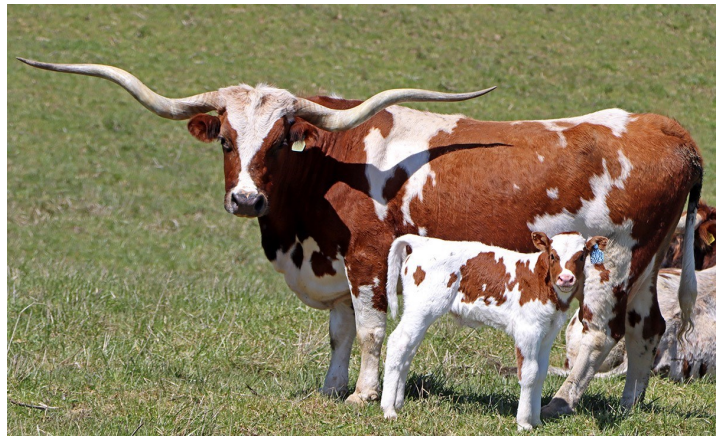

# THE ACE OF ROSES

Date of Birth: 04/13/2007  
 Registration 2: I-249214  
 Breeder: DCCI  
 Owner: DCCI

Courtesy of DCC

TTT: 80.2500 on 06/11/2024  
 Weight: 1385.0000 on 06/02/2021

THE ACE OF ROSES

TEMPTATION'S THE ACE

THE ACE

LAMB'S TEMPTATION

FIELDER

ROSENETTE

SUPERIOR

Lacey Jet

PHENOMENON

BET I CAN