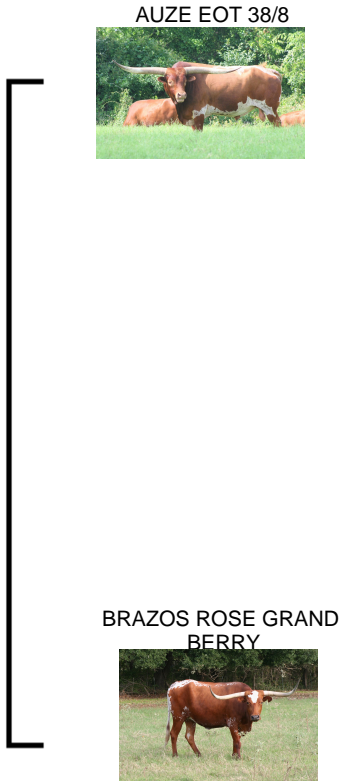

## Auze's Dorothy Gale

**Date of Birth:** 11/08/2013  
**Registration 1:** CI288693  
**Breeder:** Ronnie & Jackie Mullinax  
**Owner:** Ronnie & Jackie Mullinax

Courtesy of New Age Cattle Co

Beautiful Auze daughter with great horn. Her dam was shown by the NASA Longhorn Project and was one of the gentlest animals they were showing. I believe Dorothy Gale as a similar personality.

**TTT:** 92.0000 on 06/14/2024  
**Composite:** 86.5000 on 11/26/2021

Auze's Dorothy Gale

AUZE EOT 38/8

BRAZOS ROSE GRAND BERRY

AUZZIE EOT 31/5

EOT OUTBACK CHERRY

J.R. MAVERICK

BRAZOS ROSE DEWBERRY