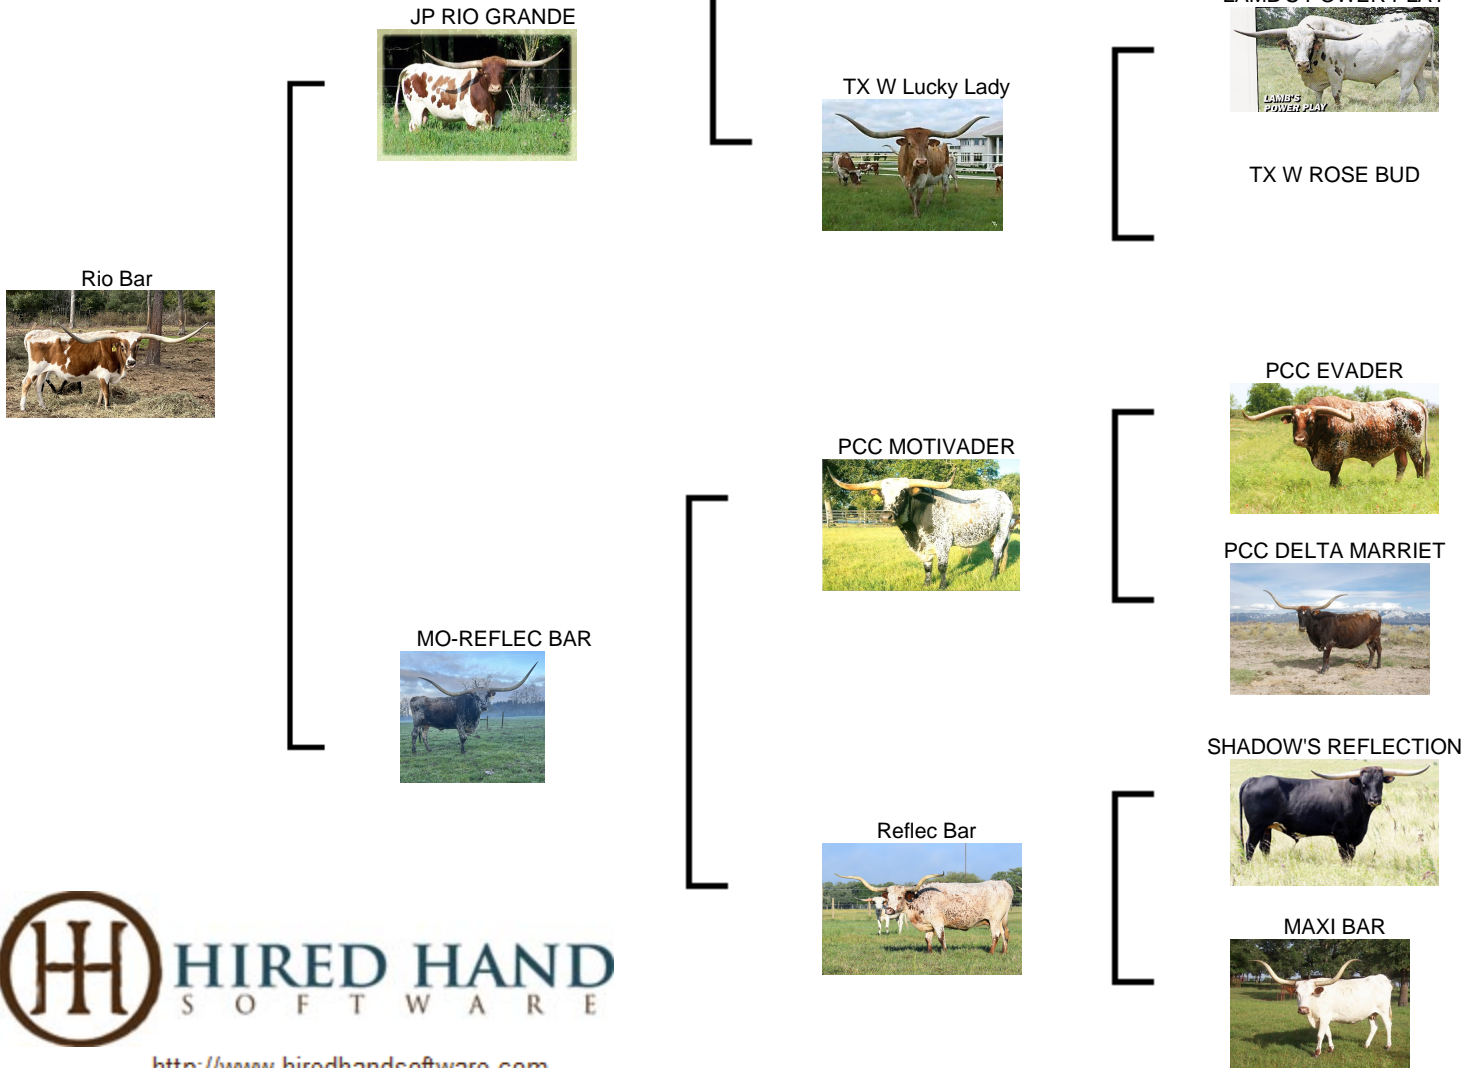

<http://www.hiredhandsoftware.com>