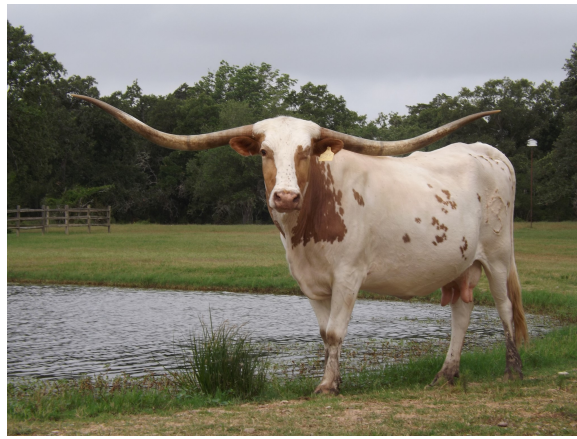

HR J-GAL

Date of Birth: 10/02/2007
Registration 1: CI265844
Breeder: Vicki L Bondon
Owner: Whitlock Longhorns

Courtesy of Justin Rombeck

This majestic cow is a daughter of JR J-Man. HR J-Gal is a half sister to Shiloh's Petunia, who we also own. These two sisters are such amazing producers and that is why they reside at Bentwood.