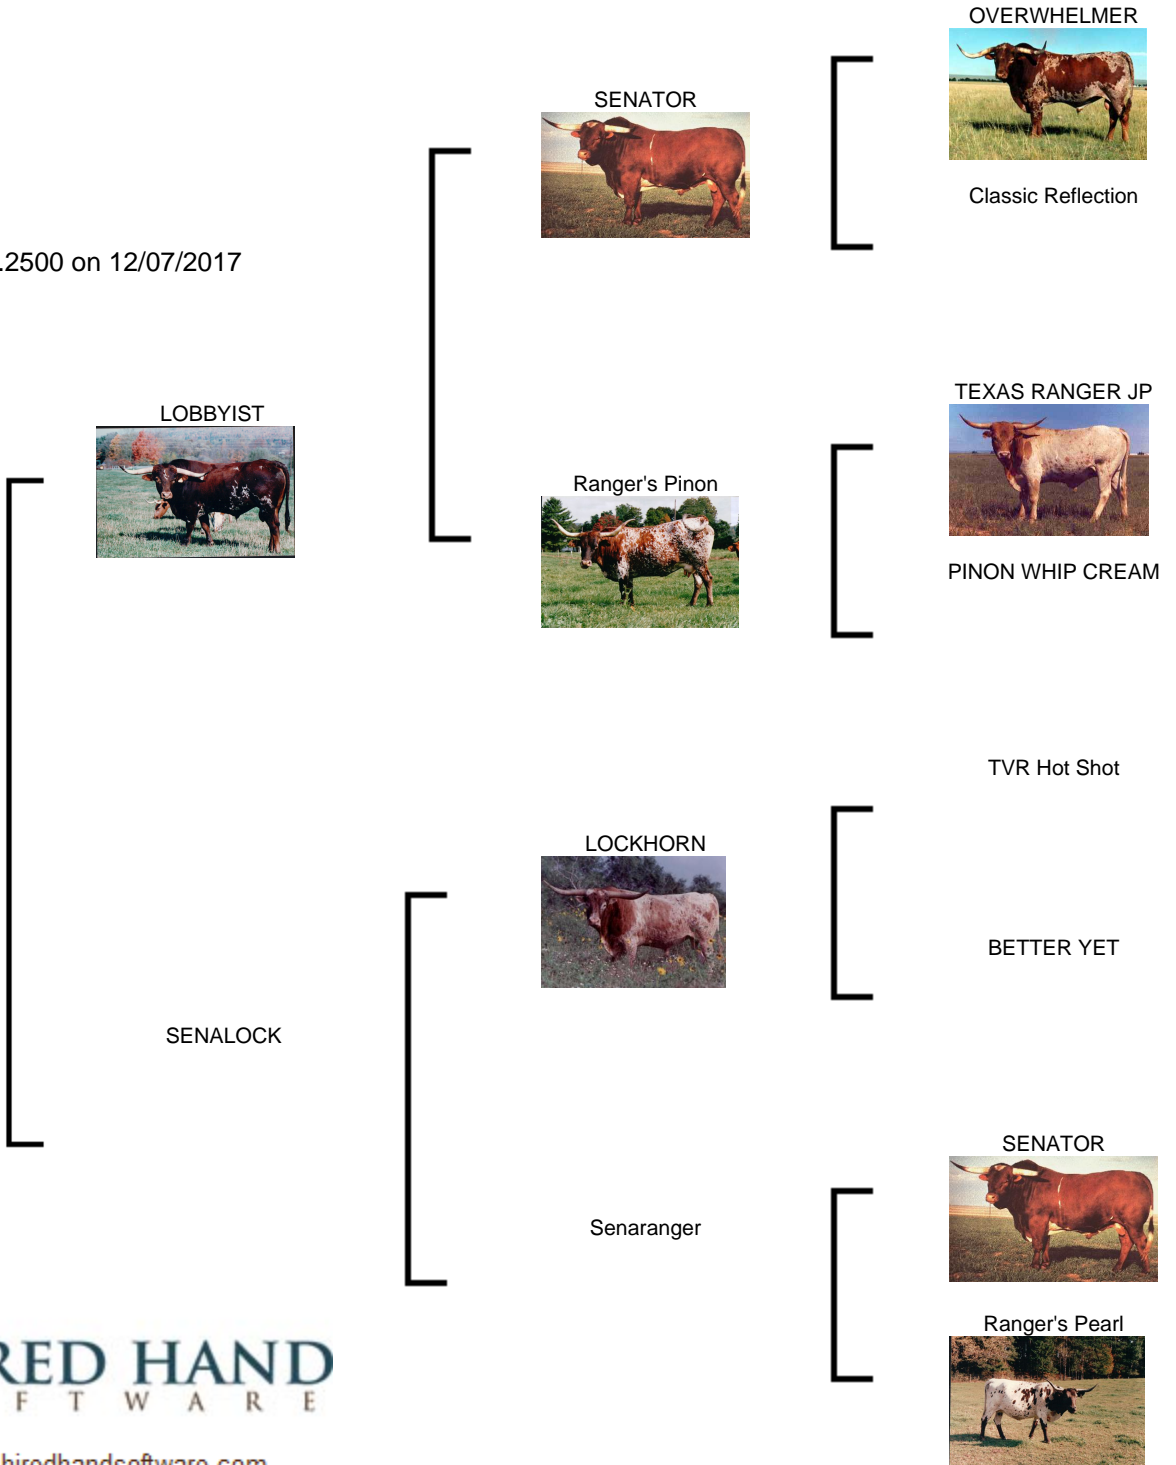

9/9 SC PICTURE PERFECT

Date of Birth: 04/22/1999
Registration 1: C214418
Breeder: SUSAN BURTON
Owner: BILL AND JUDY MERIDITH

Courtesy of Martee Lancaster

TTT: 74.2500 on 12/07/2017

9/9 SC PICTURE PERFECT

<http://www.hiredhandsoftware.com>