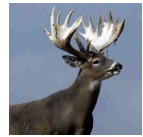

Max

YELLOW 27