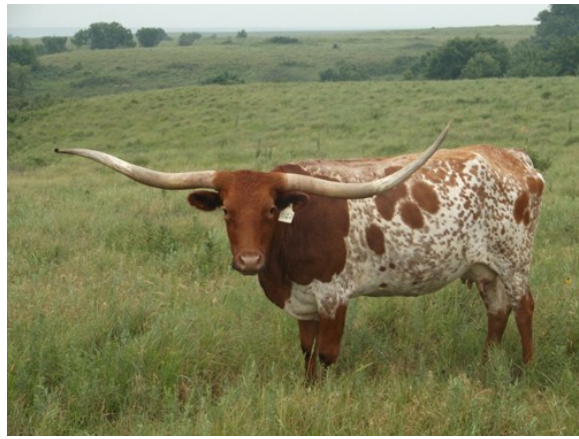

MAGIC OSAGE EOT 029

Date of Birth: 04/02/2010
Registration 1: Ci270241
Breeder: MIKE & DEBBIE BOWMAN
Owner: Dan Conner

Courtesy of END OF TRAIL RANCH

Total Horn: 94.5000 on 03/15/2017
TTT: 91.2500 on 04/21/2024
Base: 13.5000 on 03/15/2017

MAJESTIC ADMIRAL EOT 29/5

BOOMERANG C P

OVERLORD C P

INDIAN GIRL 636

IMPACTS REAR ADMIRAL

PC Hot Time

GUNMAN

J.R. GRAND SLAM