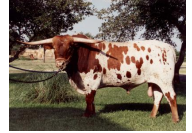

MAGIC OSAGE EOT 029

Date of Birth: 04/02/2010
Registration 1: Ci270241
Breeder: MIKE & DEBBIE BOWMAN
Owner: Dan Conner

Courtesy of END OF TRAIL RANCH

Total Horn: 94.5000 on 03/15/2017
TTT: 91.2500 on 04/21/2024
Base: 13.5000 on 03/15/2017

MAJESTIC ADMIRAL EOT 29/5

BOOMERANG C P

OVERLORD C P

INDIAN GIRL 636

IMPACTS REAR ADMIRAL

PC Hot Time

GUNMAN

J.R. GRAND SLAM