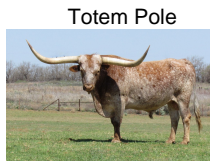

**Total Horn:** 96.2500 on 11/25/2023  
**TTT:** 76.3750 on 11/25/2023  
**Base:** 12.2500 on 09/23/2018

RBR ECHO

Totem Pole

JB Cactus Flower 114

HUNTS COMMAND RESPECT

Hay Hook

Lamb's Ex'Cla'Ma'Tion

JB's Thorn Dog