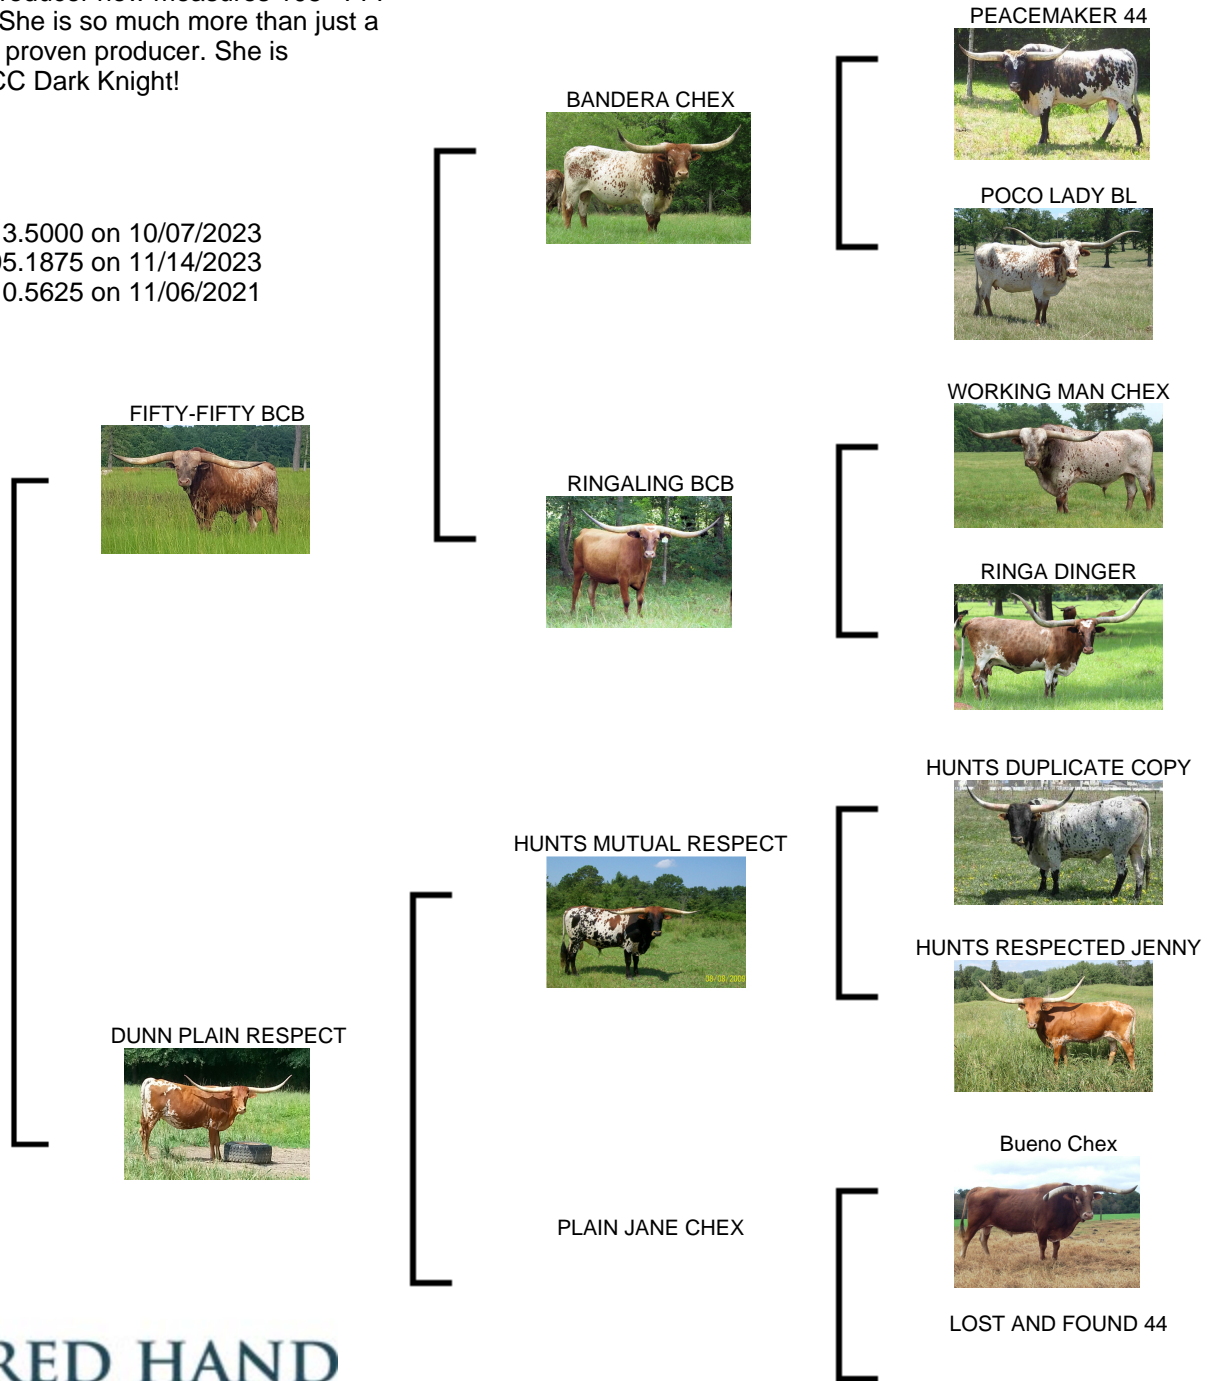

▣DUNN LUCKY DICE ▣

**Date of Birth:** 11/14/2012  
**Registration 1:** CI284244  
**Breeder:** Nancy C. Dunn  
**Owner:** Cold Copper Ranch

Courtesy of Cold Copper Ranch Jacee Smith

What can you say about perfection, Lucky Dice is perfect in every way! Fantastic producer now measures 105" TTT and the 9th largest TTT. She is so much more than just a pretty face, she is a true, proven producer. She is currently bred back to PCC Dark Knight!

**Total Horn:** 113.5000 on 10/07/2023  
**TTT:** 105.1875 on 11/14/2023  
**Composite:** 210.5625 on 11/06/2021

▣DUNN LUCKY DICE ▣

<http://www.hiredhandsoftware.com>