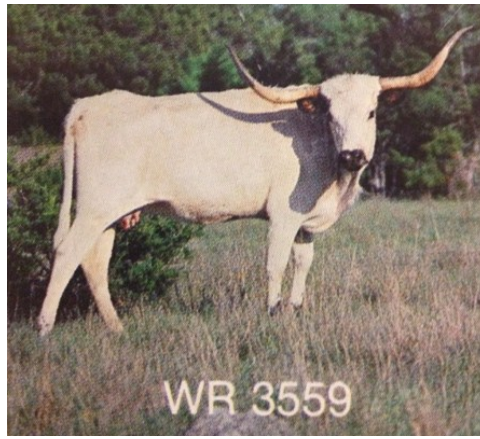

WR 3559

Registration 1: C12950  
Breeder: WICHITA MTS. WILDLIFE  
Owner: REFUGE  
ROBERT R. KING

Butler Texas Longhorn

Sam

Butler Texas Longhorn

BOLD RULER

Butler Texas Longhorn

Miss Dayton #5