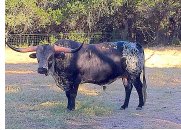

SR Shamrock's Sweetheart 485

Date of Birth: 09/10/2014
Registration 1: CI293456*
Breeder: Struthoff Ranch
Owner: Struthoff Ranch

Courtesy of Struthoff Ranch

Dark red with white shield on forehead, white topline and white under belly.

Total Horn: 82.5000 on 04/22/2022
TTT: 82.0000 on 10/17/2024
Right Base: 10.0000 on 11/13/2020
Base: 11.5000 on 12/05/2019
Weight: 1172.0000 on 10/17/2024
Composite: 176.7500 on 11/13/2020

Shamrock Rio Jubilee