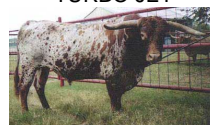

Electra's Honey

Date of Birth: 03/05/2014
Registration 1: CI290821*
Breeder: John Randolph
Owner: John Randolph

Courtesy of Lonesome Pines

This girl's name says everything about her. She is sweet and ready to eat a cube at any given moment. Her patches of brindle sure make her easy to love. She would be a great addition to any herd. Bred to Sniped, estimated calving date of 02/25/2023. 11/12/2022 palpated 4-6 months.

TTT: 72.0000 on 11/12/2022

Electra's Honey

JA'MALICE

ELECTRA JET

WS JAMAKIZM

BH ALICE

TURBO JET

HD JET'S JENNETTE