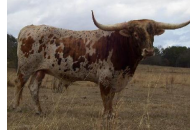

WS MIDNIGHT DREAM

Date of Birth: 08/15/2011
Registration 1: BT186608
Breeder: TOM A. SMITH
Owner: Dusty Leonard

I am pleased to have midnight back at the farm. Some of his heifers have become showcase champions. He puts his size, color, horn, and disposition on to his calves. Check out Huskerland Longhorns to see his calves for the last two years.

TTT: 71.7500 on 11/25/2016

WS MIDNIGHT DREAM

Concealed Weapon

WS MIDNIGHT

Sharp Shooter 542

HORSESHOE J EXAMPLE

Julio's Thunder

Jamoca