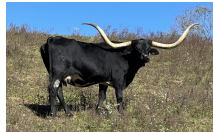

WS MIDNIGHT DREAM

Date of Birth: 08/15/2011
Registration 1: BT186608
Breeder: TOM A. SMITH
Owner: Dusty Leonard

I am pleased to have midnight back at the farm. Some of his heifers have become showcase champions. He puts his size, color, horn, and disposition on to his calves. Check out Huskerland Longhorns to see his calves for the last two years.

TTT: 71.7500 on 11/25/2016

WS MIDNIGHT DREAM

Concealed Weapon

WS MIDNIGHT

Sharp Shooter 542

HORSESHOE J EXAMPLE

Julio's Thunder

Jamoca