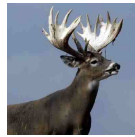

FRAMETIME

Date of Birth: 05/03/2010

FRAMETIME

Maxbo

Max

Angus

YELLOW 27

Waldvogel's Boomer