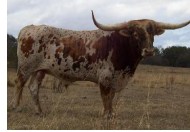

Aerial Assault Weapon

Date of Birth: 04/29/2011
Registration 1: CI277721
Registration 2: 291184
Owner: FHR Longhorns

Courtesy of FHR Longhorns

Aerial Assault is the quintessential front pasture queen that takes your breath away. She is a work of art and clearly one of the favorites at the ranch. Aerial was a 2013 Horn Showcase Champion and has a great pedigree that is easy to work with.

TTT: 90.7500 on 09/12/2024
Weight: 960.0000 on 09/17/2021
Composite: 89.0000 on 09/20/2023

Aerial Assault Weapon

Concealed Weapon

Sharp Shooter 542

HORSESHOE J EXAMPLE

JP RIO GRANDE

Deer Fly

PEACEMAKER 44