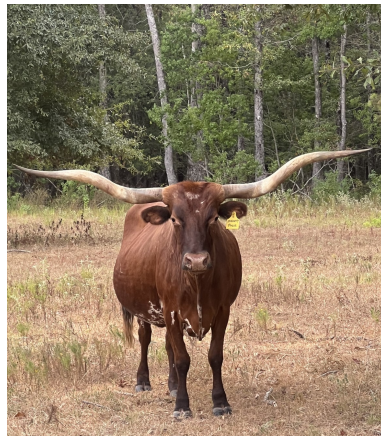

# MIGHTY PIXIE

Date of Birth: 01/09/2010  
 Registration 1: 258393  
 Breeder: SUSAN BURTON  
 Owner: New Age Cattle Co

Courtesy of New Age Cattle Co

RED, SOME WHITE

TTT: 86.3750 on

MIGHTY PIXIE

CAPONE

MIGHTY MIXER