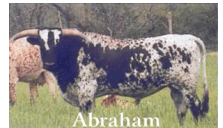

RHF Sharp Peggy Sue

Date of Birth: 10/02/2010
Registration 1: C1272914
Sale Price: $
Breeder: Royal Heritage Farm
Owner: Alexandra Dees

Great genetics and disposition. Really nice black cow who has produced very well for us. No holes in this cow. Bred to Pacific Cowboy 40 for 2021. Pacific Cowboy 40 heifer calf d.o.b. 03/22/2021 RNL Amos bull calf d.o.b. 02/21/2022

TTT: 78.5000 on 01/14/2022

ABRAHAM

<http://www.hiredhandsoftware.com>