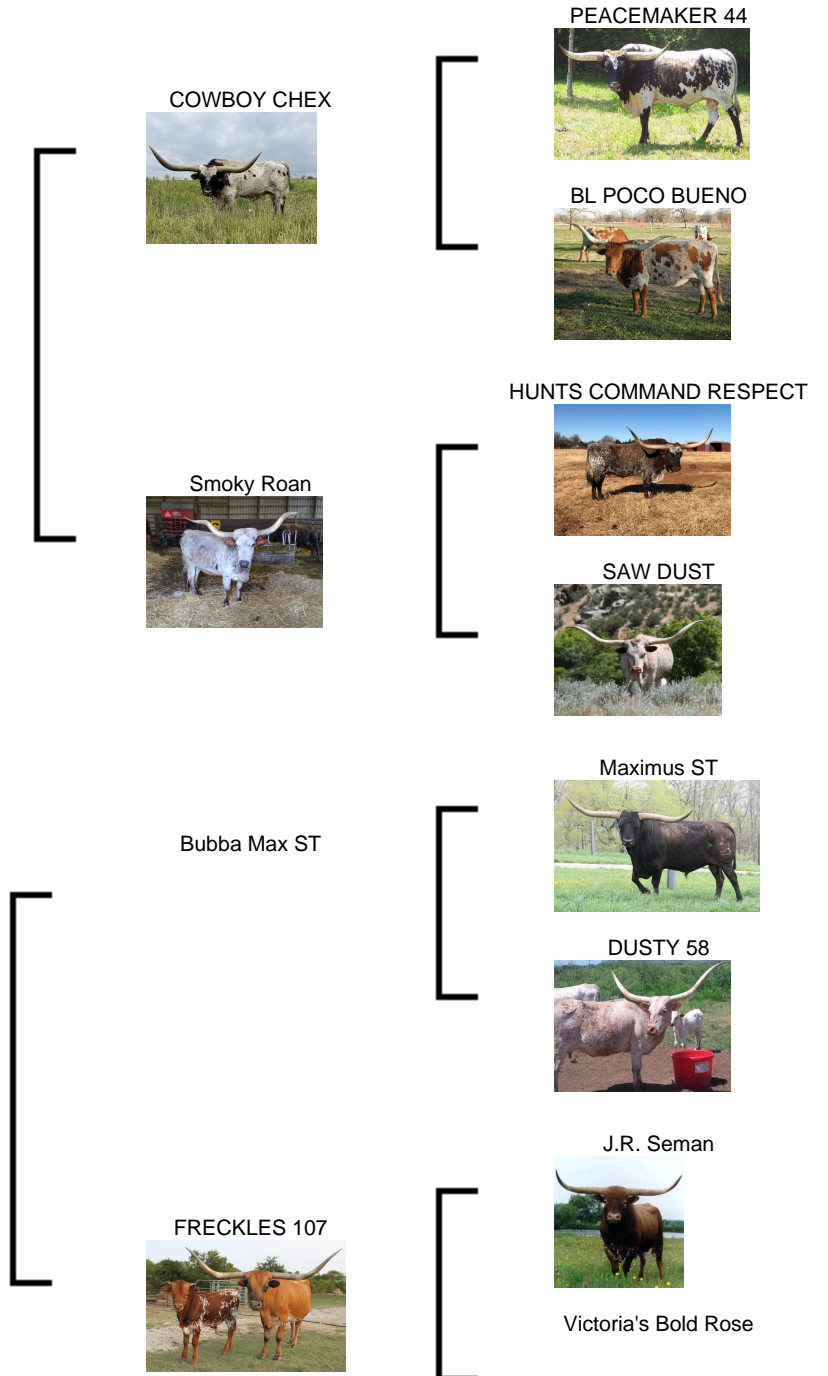

<http://www.hiredhandsoftware.com>