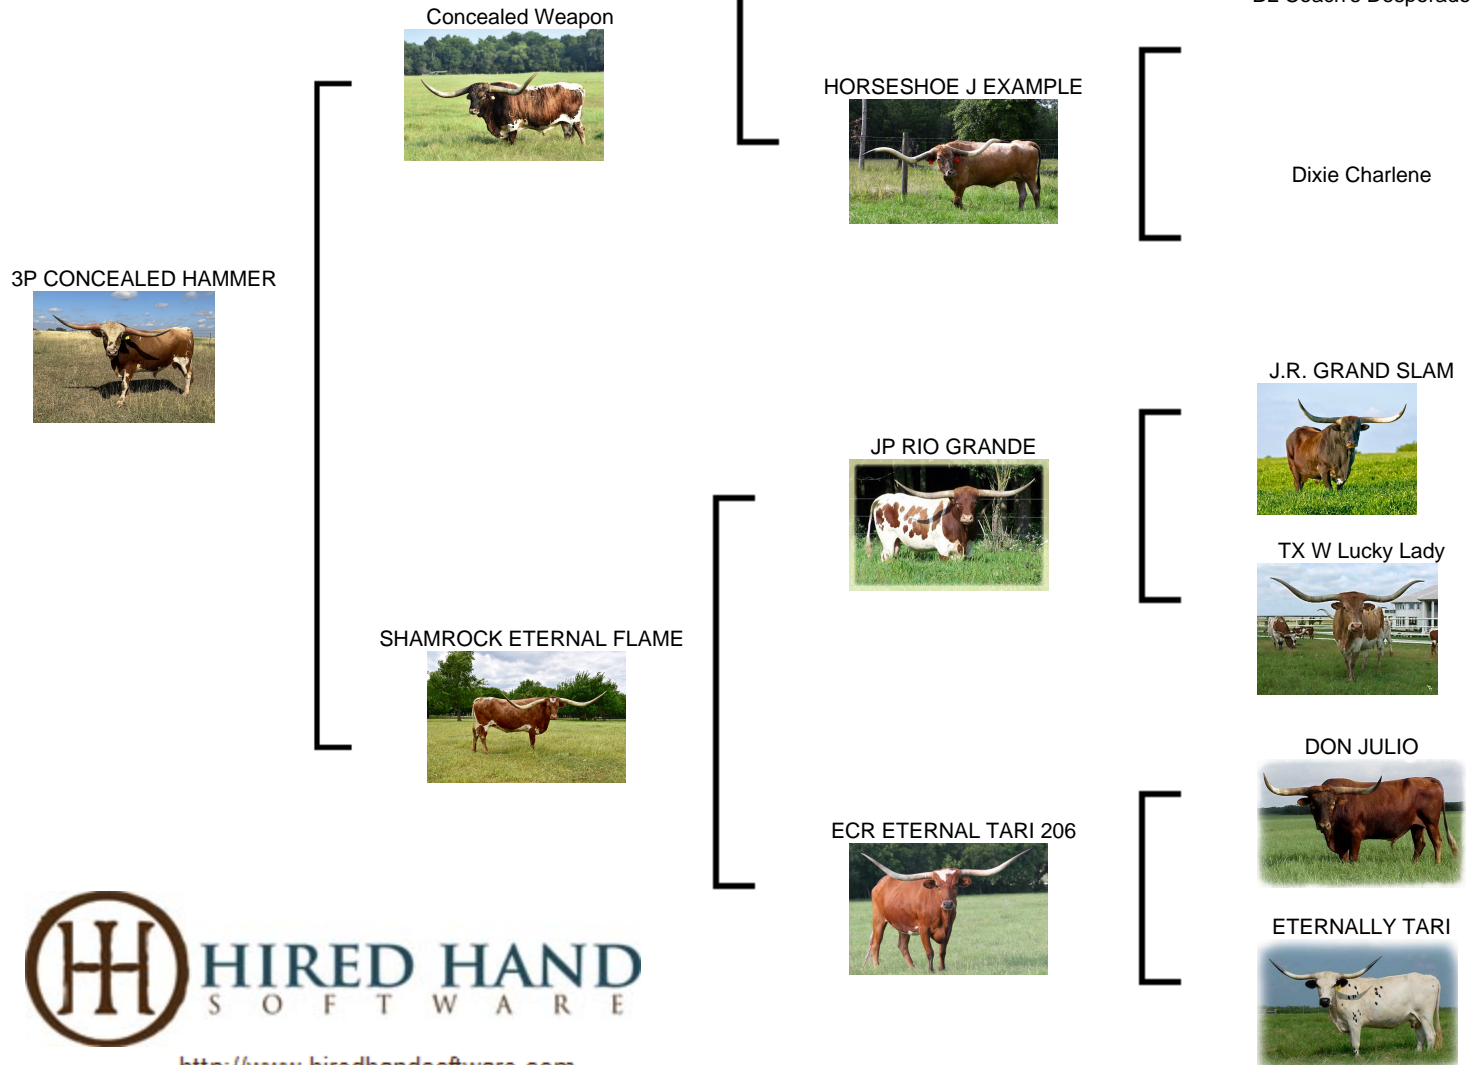

<http://www.hiredhandsoftware.com>