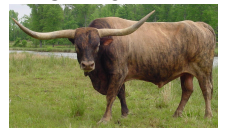

EL GRIZZLY

Date of Birth: 05/21/2011
Registration 1: S163719
Breeder: ETHAN LOOS
Owner: Hope Creek Cattle

Grizzly is a big bodied gorgeous trophy steer. He is a member of the very prestigious group of longhorns with over 104" tip to tip.

Total Horn: 112.7500 on 08/28/2019
TTT: 101.5000 on 12/04/2019

Jamoca

<http://www.hiredhandsoftware.com>