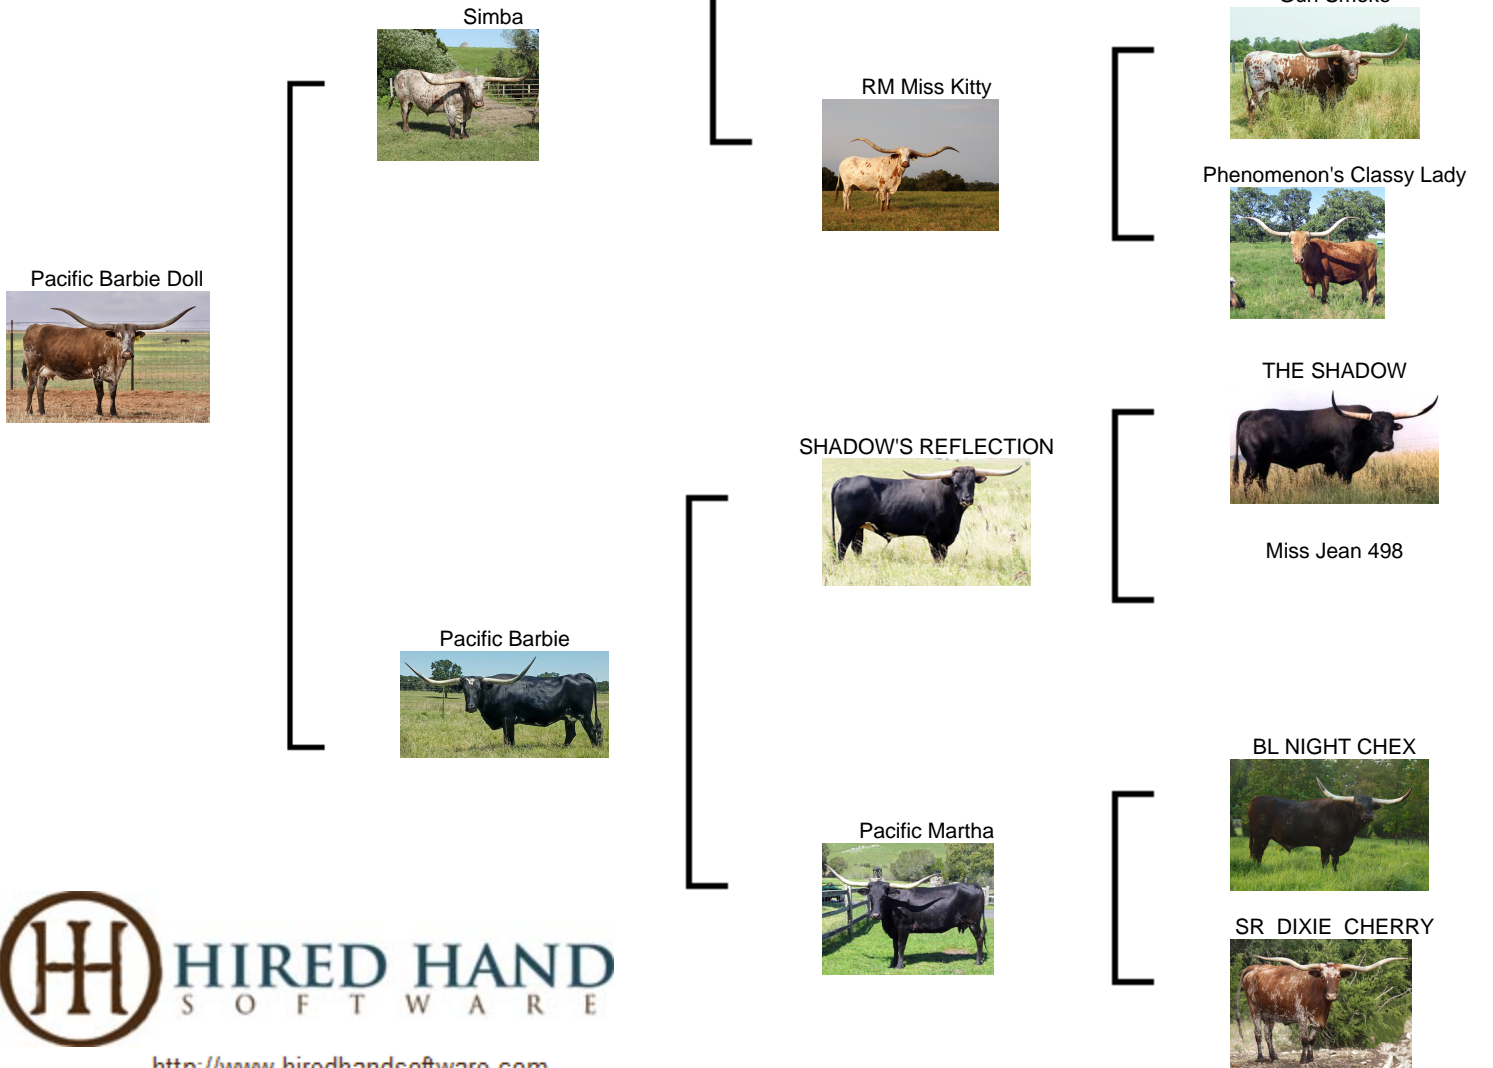

<http://www.hiredhandsoftware.com>