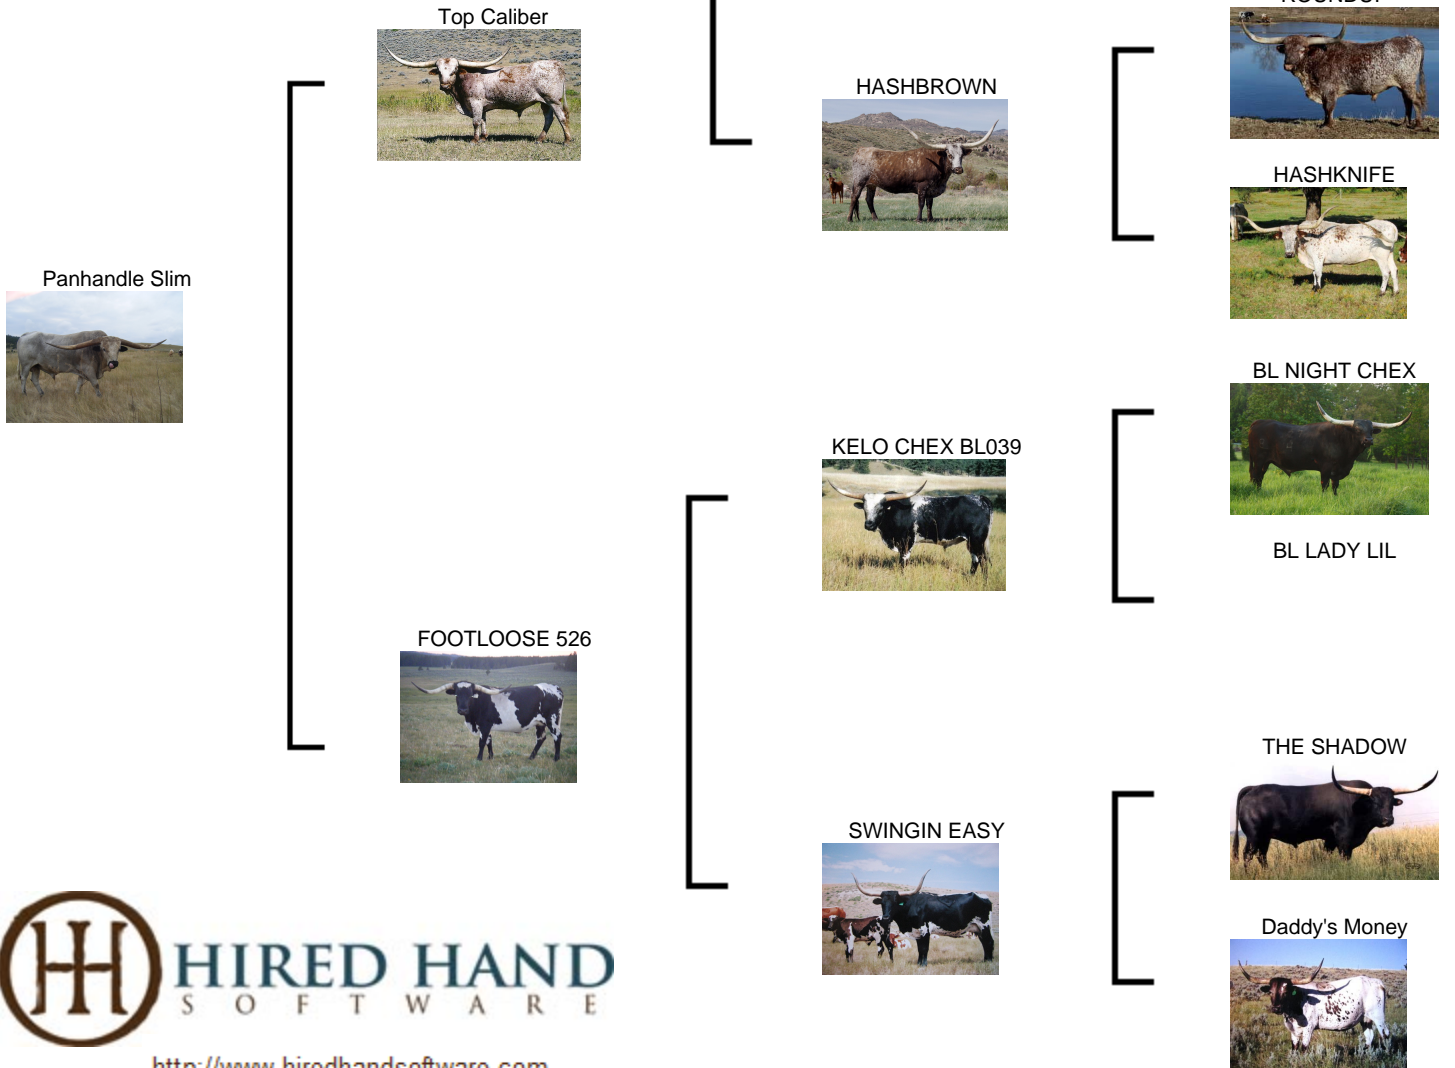

<http://www.hiredhandsoftware.com>