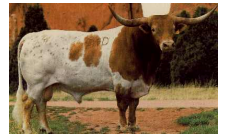

WILD CHERRY

Date of Birth: 06/03/2008
 Registration 1: 267962
 Breeder: Searle, Stan
 Owner: Searle, Stan

Courtesy of Gary Lake

Awesome flat horned Winchester Daughter out of a Shadowizm daughter.

TTT: 74.1250 on 10/31/2015