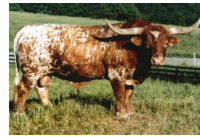

WILD CHERRY

Date of Birth: 06/03/2008
 Registration 1: 267962
 Breeder: Searle, Stan
 Owner: Searle, Stan

Courtesy of Gary Lake

Awesome flat horned Winchester Daughter out of a Shadowizm daughter.

TTT: 74.1250 on 10/31/2015