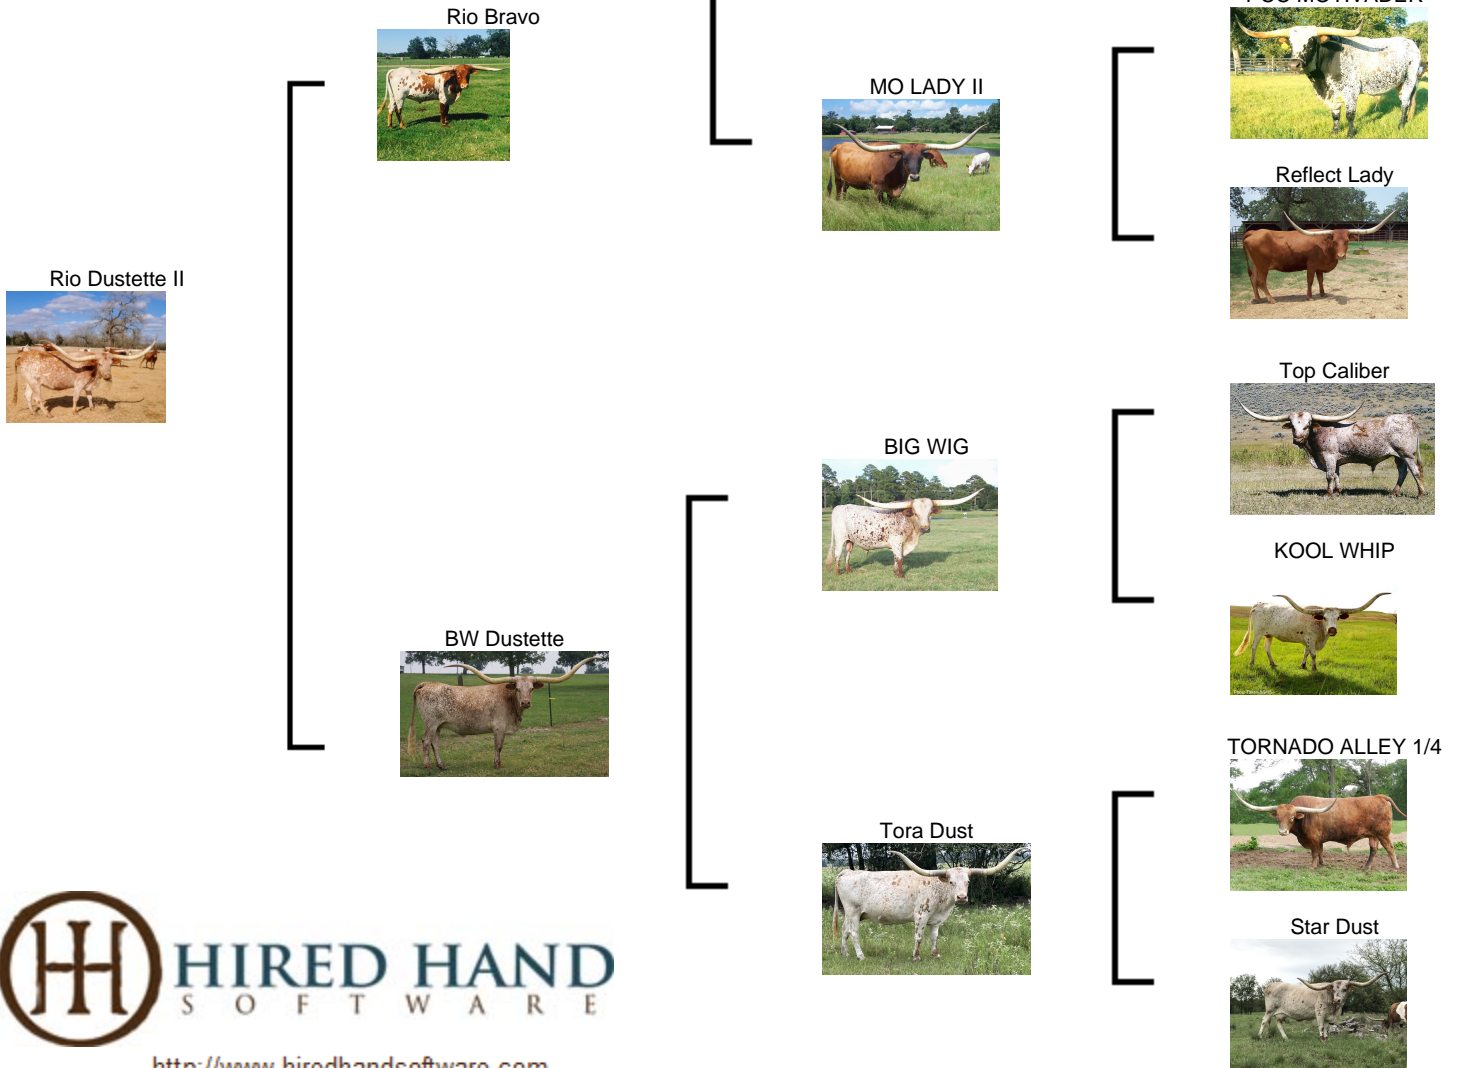

<http://www.hiredhandsoftware.com>